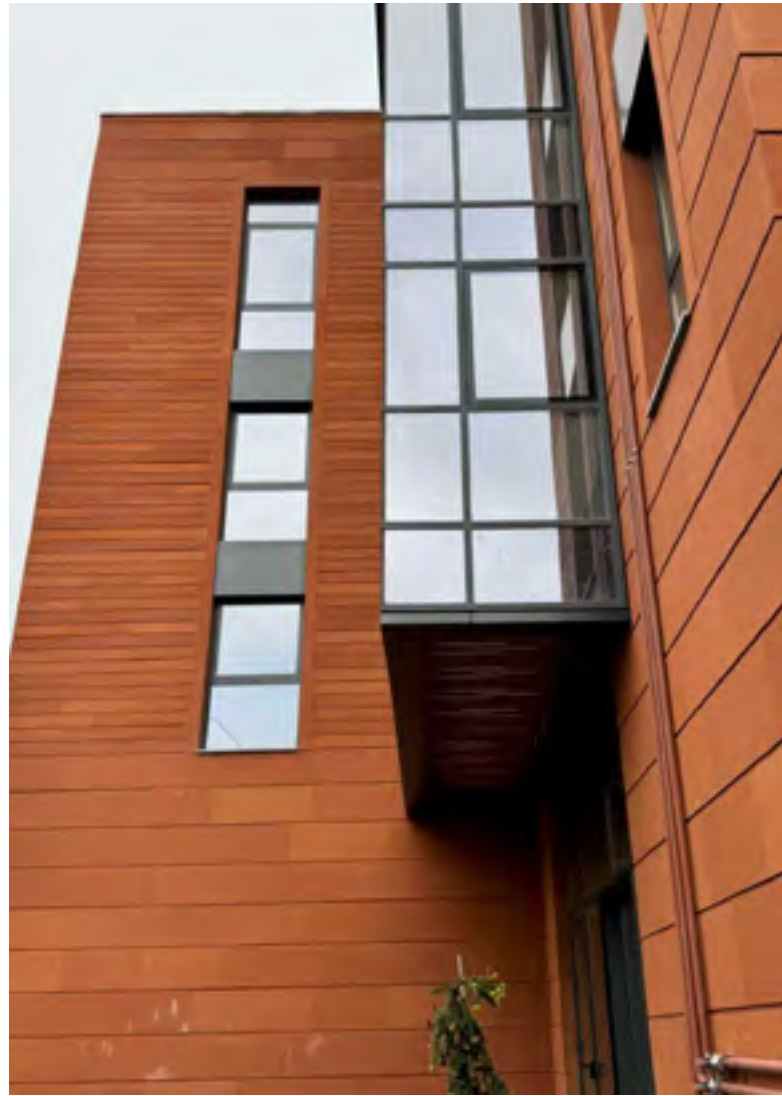

With its warm terracotta hue, this basalt may initially be mistaken for a regular brick. However, this stone is 100% volcanic. Suitable for both interior as well as exterior walls, its format size is limited and depends on current block stock.