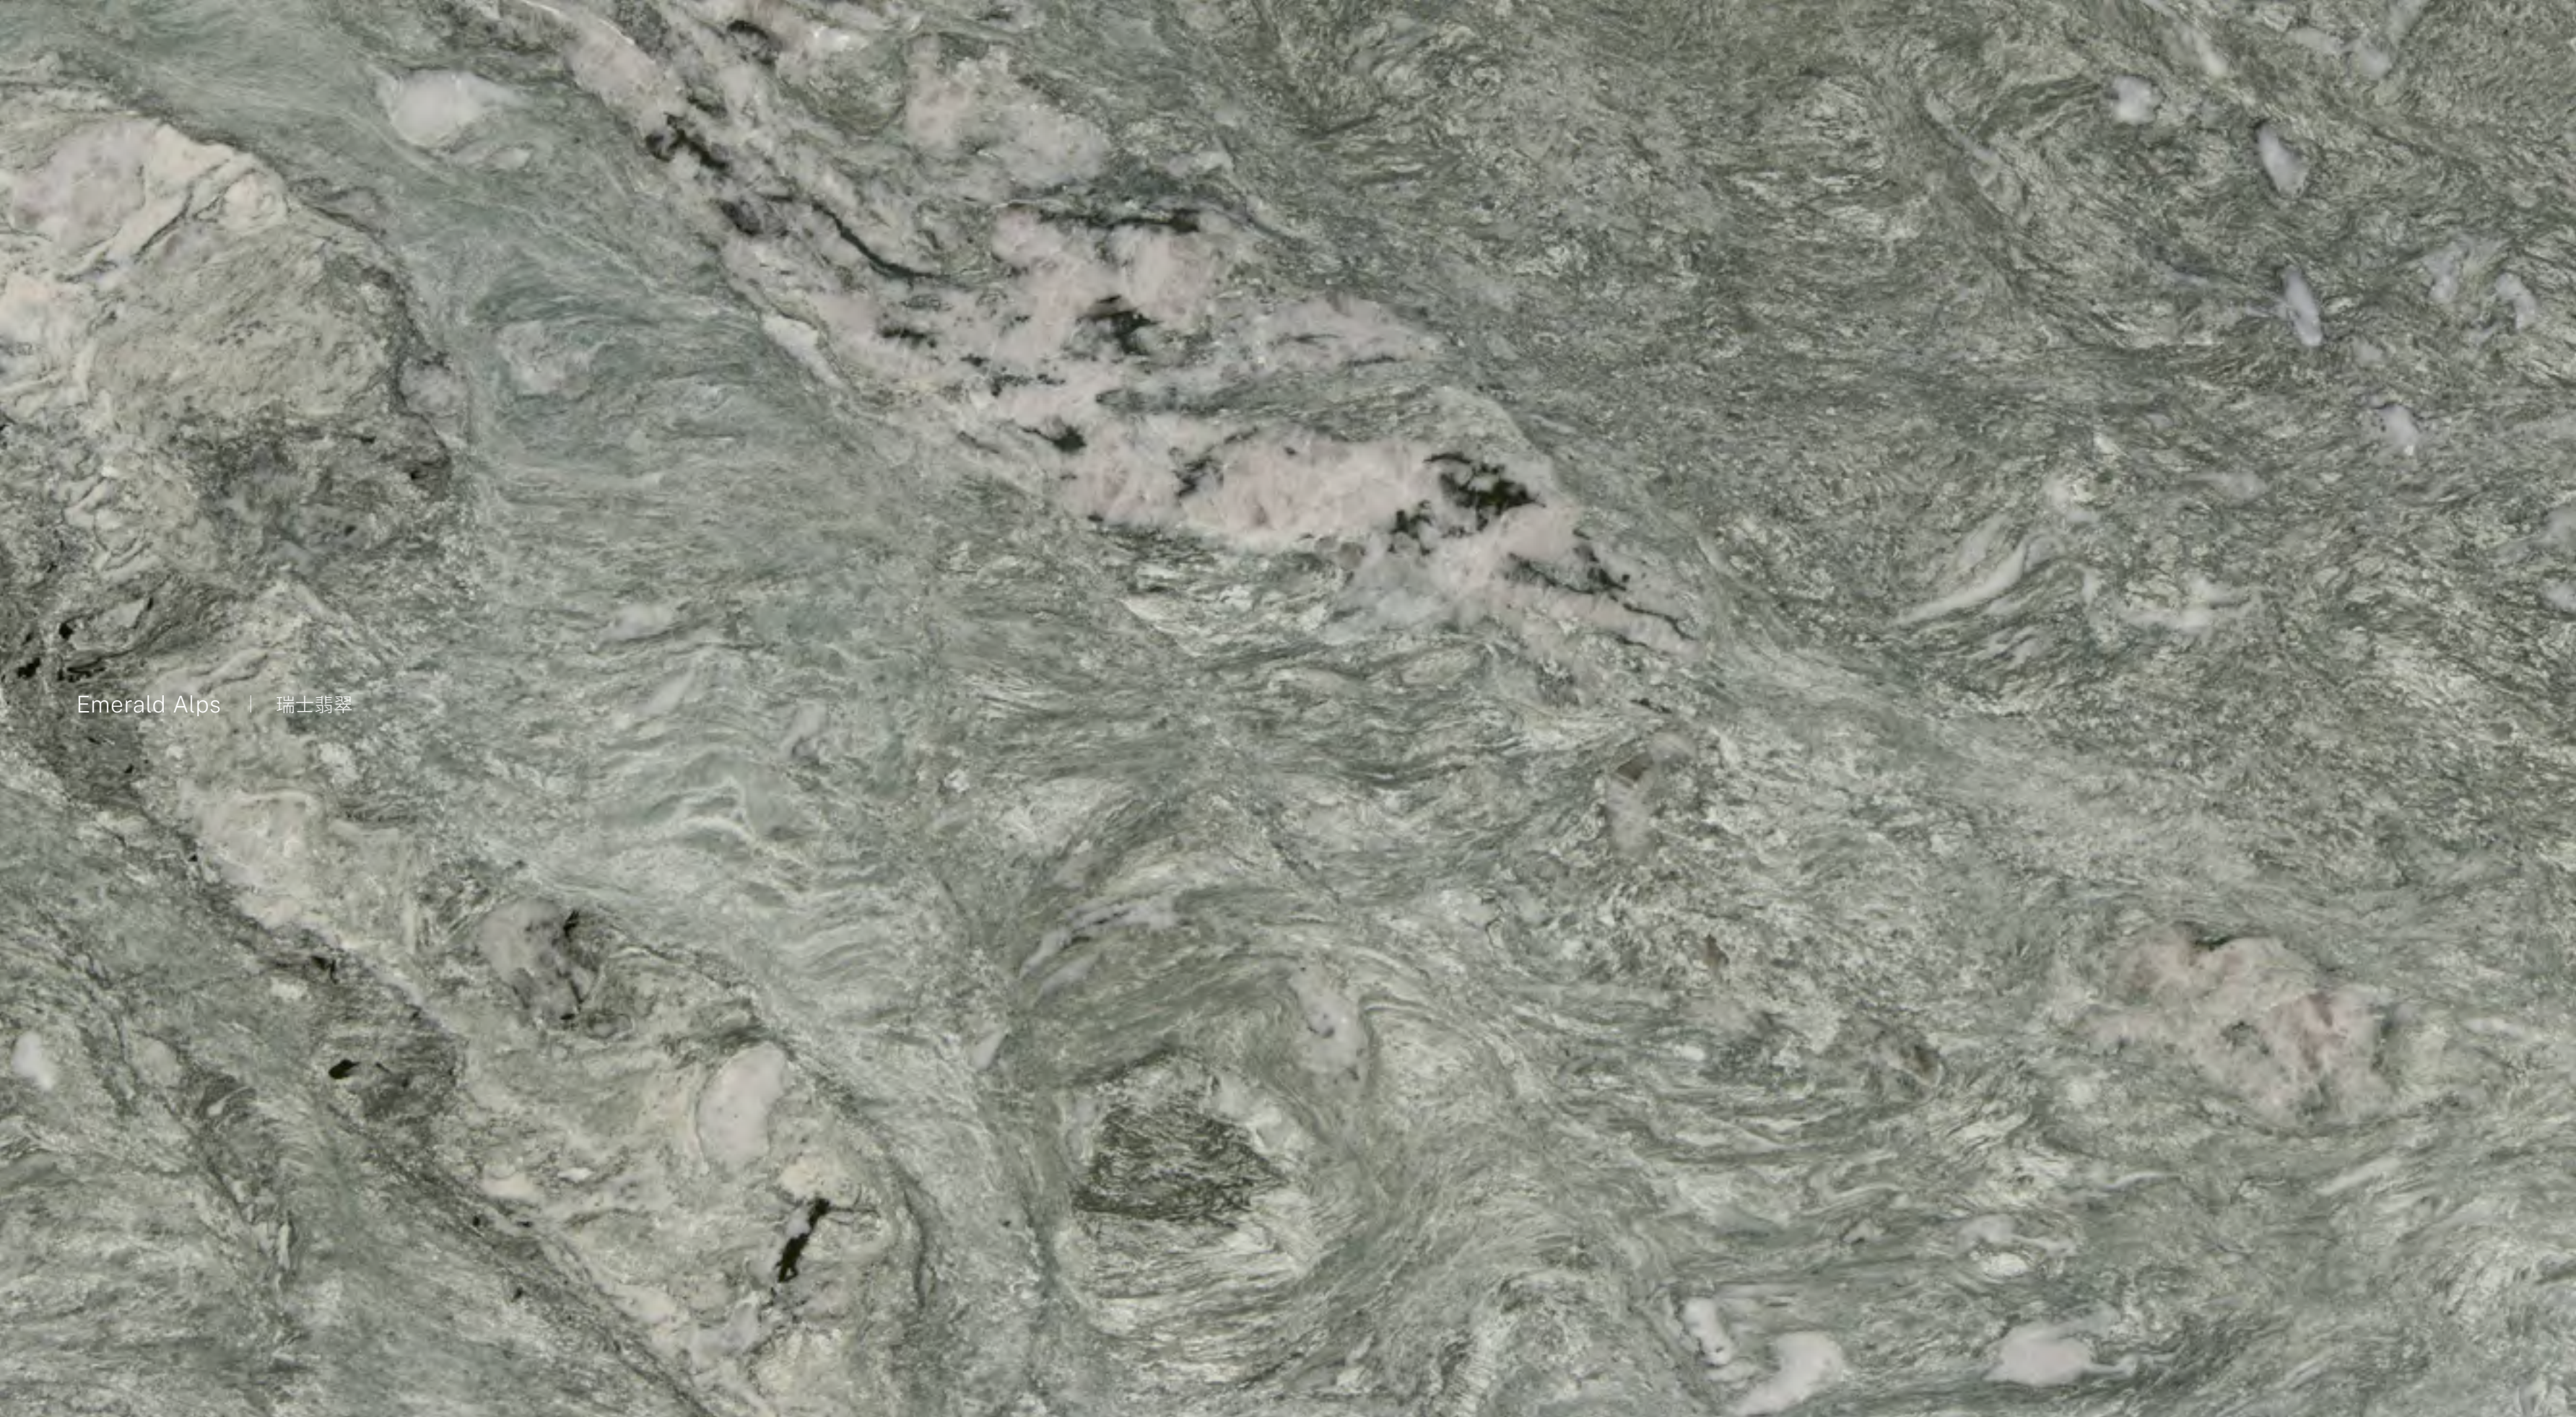

Ceppo Verde is a Brazilian stone featuring an array of pebbles, ranging from black to green, and even silver, on a dark green background. This stone is very dense and strong, making it suitable for various applications such as walls, floors, counters, and wet areas. The stone's dark tones enable the creation of diverse atmospheres, allowing for compatibility with a wide range of styles.